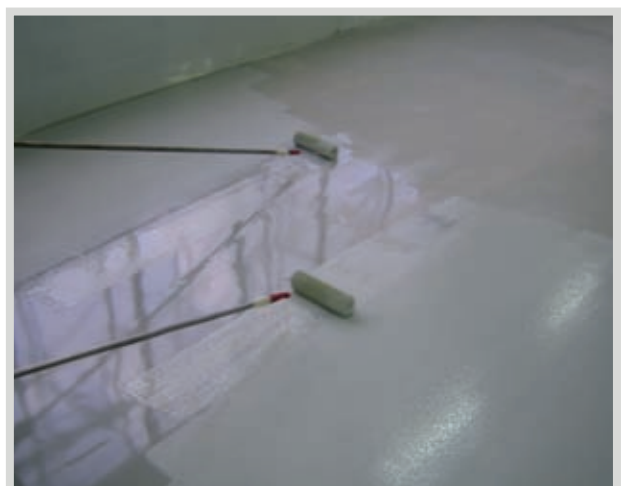

JOTAFLOOR SEALER

A sealer for subsequent Jotafloor products or for use independently as a dust binder for concrete floors.

Jotafloor Sealer is a transparent two-pack epoxy sealer/primer exhibiting excellent penetration properties to ensure good adhesion between Jotafloor products and most masonry surfaces.