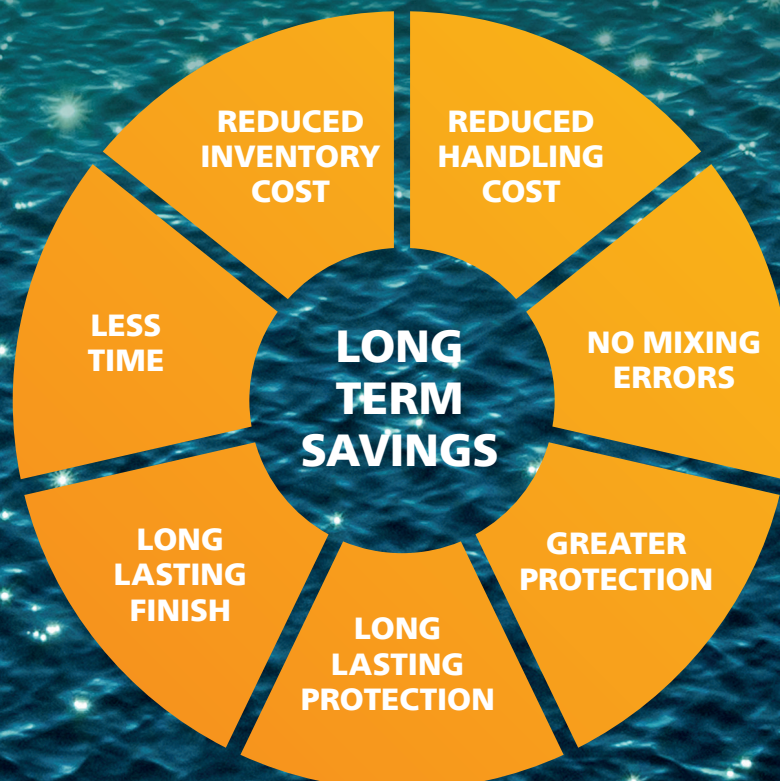

SMART PACK SYSTEM **reduced paint consumption**

Smart Pack System is designed to solve onboard maintenance challenges without the inconvenience of large paint containers.

Mixing is simple, quick and accurate. Because it is optimised for brush and roller application, an even film thickness is achieved. This results in less wasted time, less wasted paint and less wasted money.

With more than 9 million litres of Smart Pack System products applied worldwide their greater efficiencies are proven to contribute towards a better bottom line.